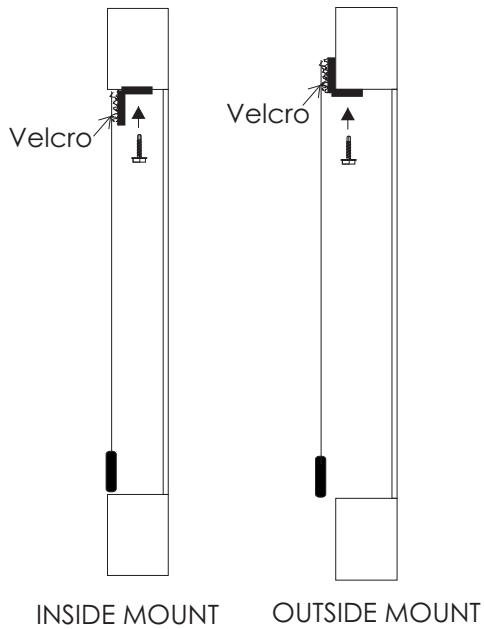

FIXXED SHADE SYSTEM

FIXXED SHADE SYSTEM - QUICK FACTS

USED FOR UNIQUE SHAPES, ARCHES, ANGLED WINDOWS

ATTACHES VIA VELCRO STRIP OR DIRECTLY SCREWED IN DEPENDING ON APPLICATION, SHADE IS REMOVABLE TO ACCESS WINDOW