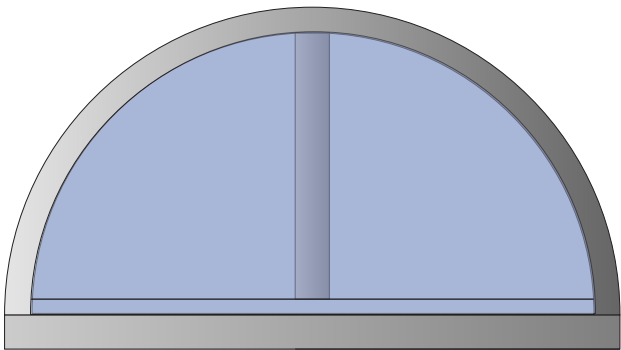

BEFORE

AFTER