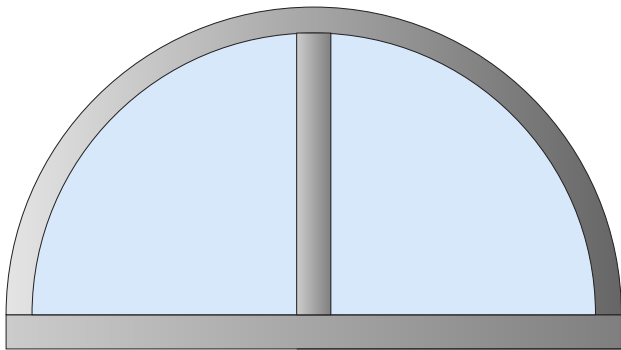

FIXXED SHADE SYSTEM

FIXXED SHADE SYSTEM - QUICK FACTS

USED FOR UNIQUE SHAPES, ARCHES, ANGLED WINDOWS

ATTACHES VIA VELCRO STRIP OR DIRECTLY SCREWED IN DEPENDING ON APPLICATION, SHADE IS REMOVABLE TO ACCESS WINDOW